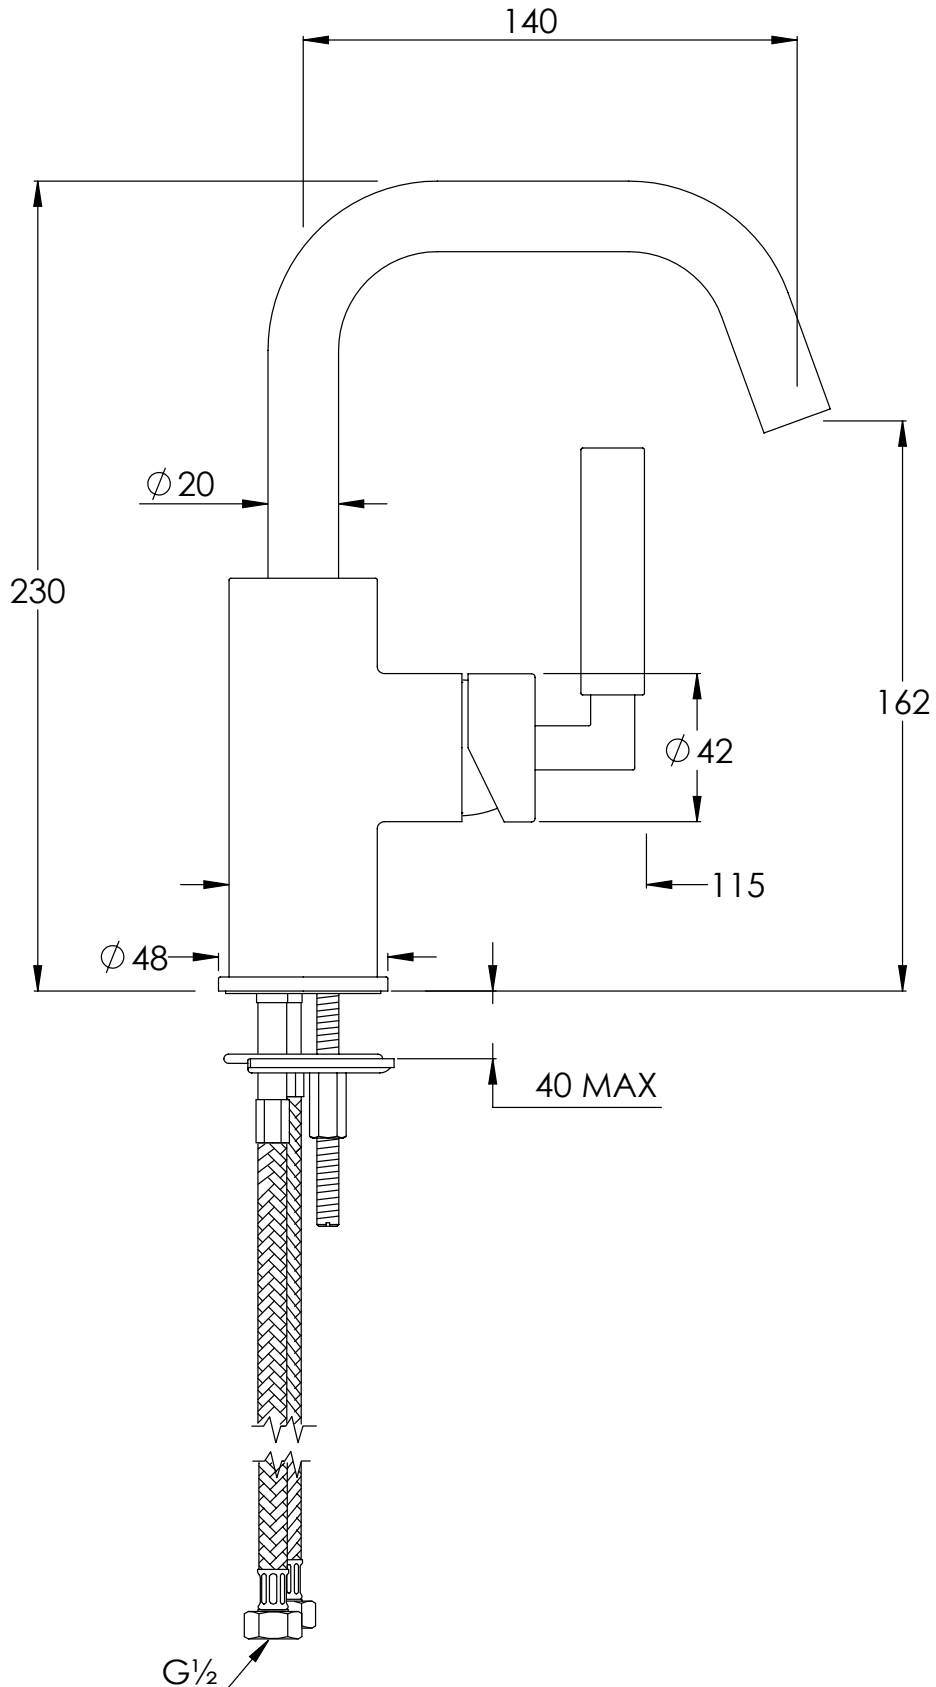

COALBROOK

ZU1001

MONOBASIN MIXER WITH SWIVEL SPOUT

DATE: 02/09/21

REVISION: A

DIMENSIONS IN MILLIMETRES

WHILST EVERY EFFORT IS MADE TO ENSURE THE ACCURACY OF THESE DATA SHEETS THEY ARE SUBJECT TO CHANGE WITHOUT NOTICE AS PART OF THE COMPANY'S PRODUCT DEVELOPMENT PROCESS